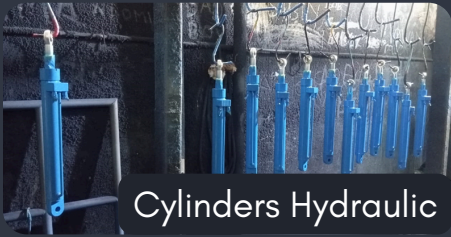

Product Details

Cylinders Hydraulic