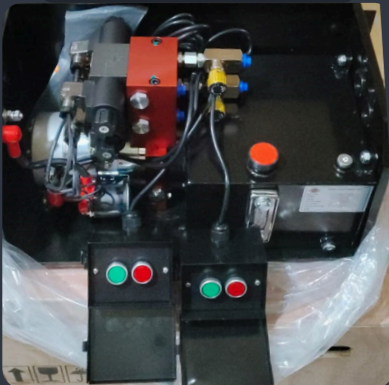

Minipack Wingbox